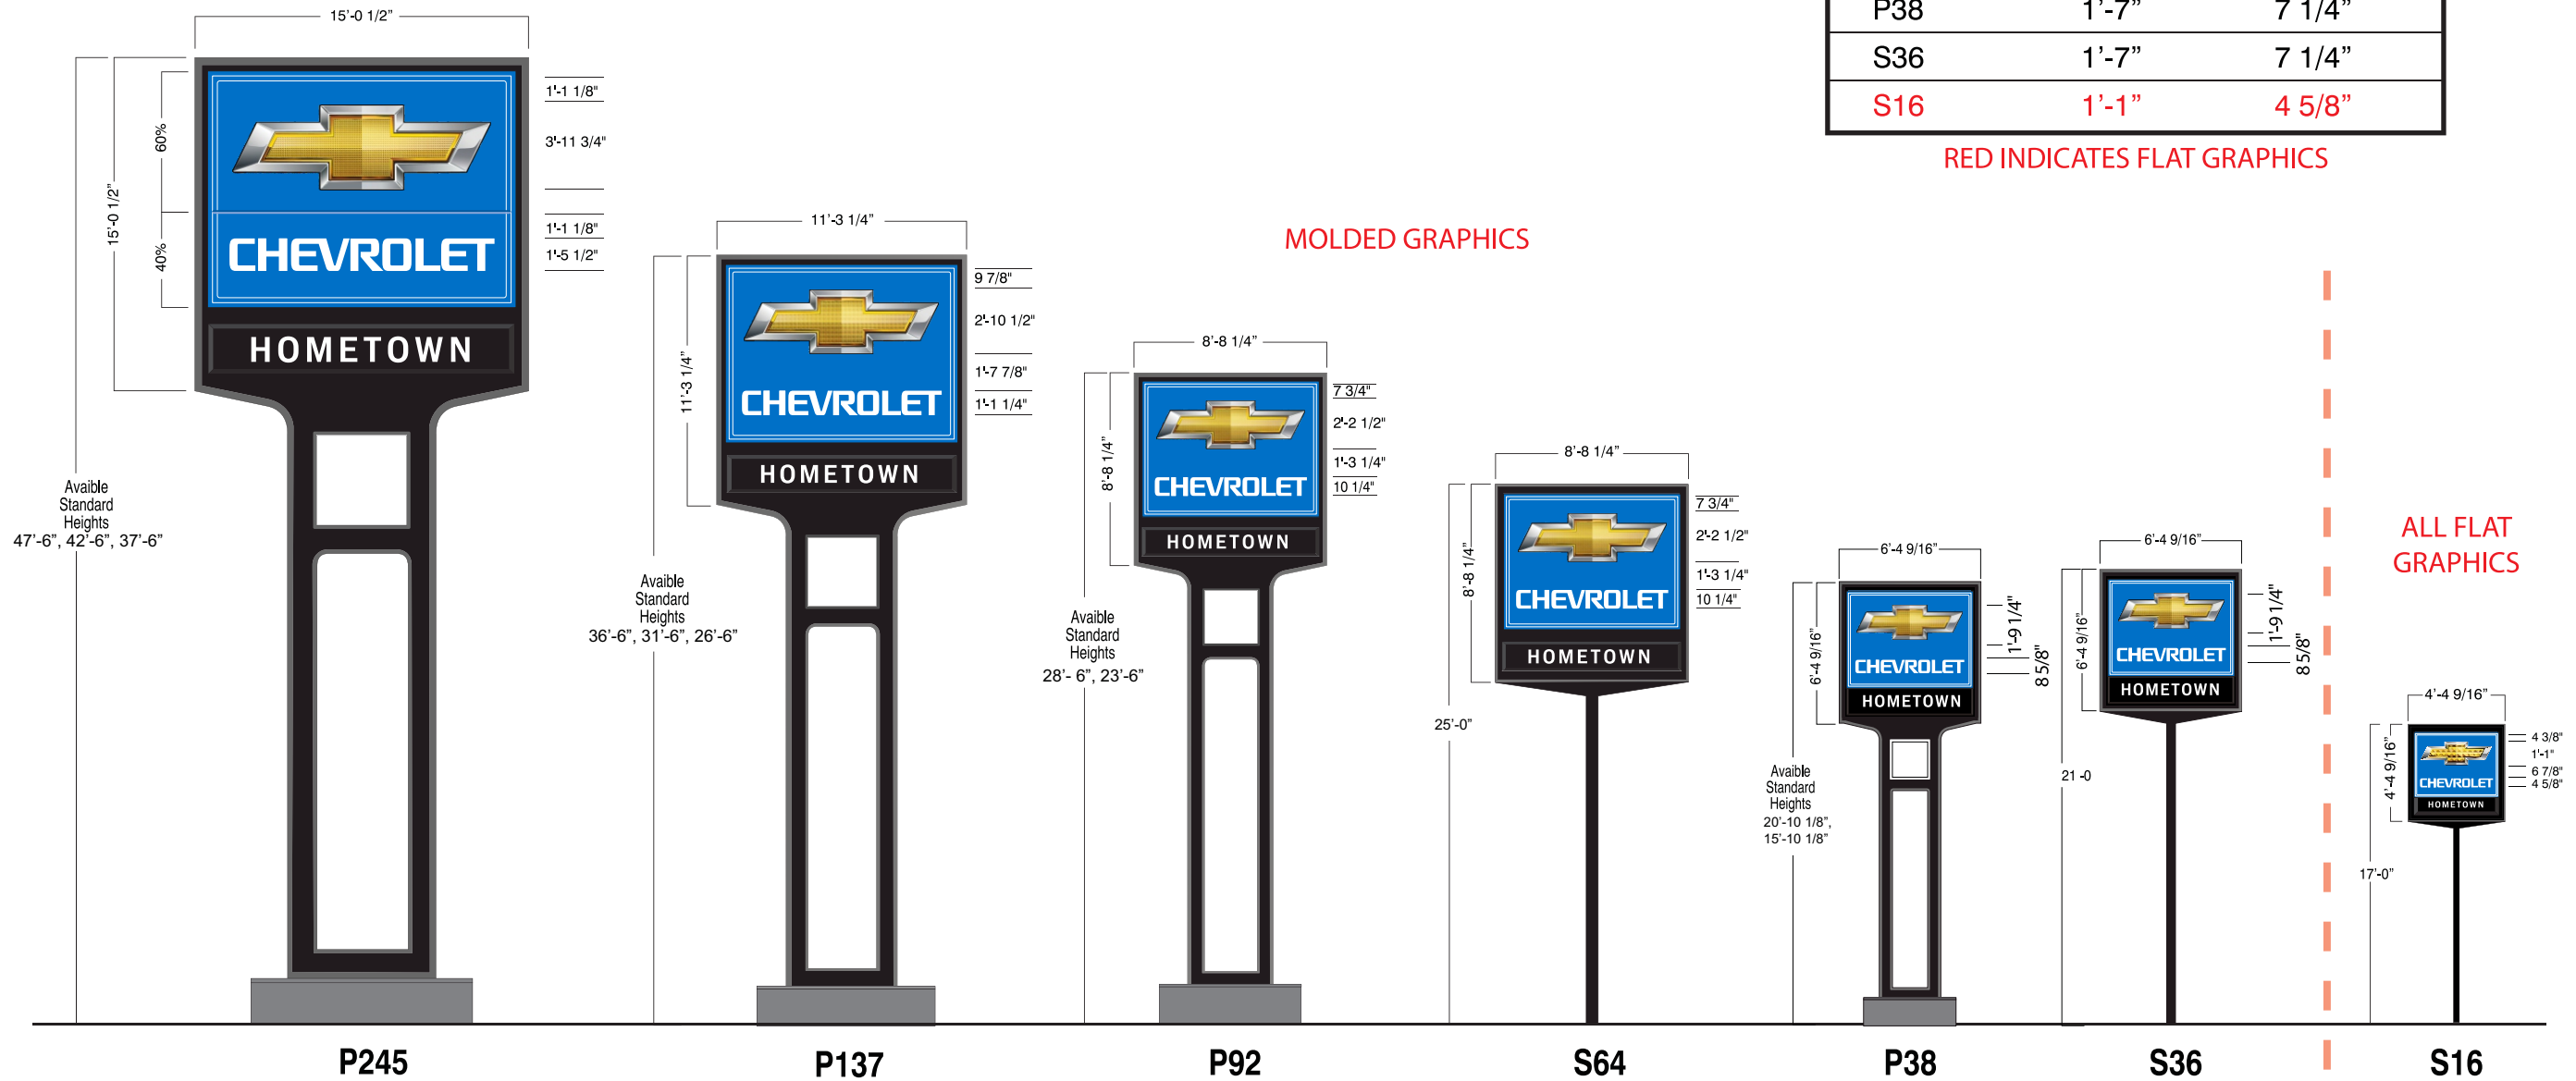

Chevrolet Stand-Alone Sign Family

Graphic Size by Sign		
SIGN		CHEVROLET
P245	3'-11 3/4"	1'-5 1/2"
P137	2'-10 1/2"	1'-1 1/4"
P92	2'-2 1/2"	10 1/4"
S64	2'-2 1/2"	10 1/4"
P38	1'-7"	7 1/4"
S36	1'-7"	7 1/4"
S16	1'-1"	4 5/8"

RED INDICATES FLAT GRAPHICS

** Dealership must be image compliant to qualify for blue panels

Chevrolet Stand-Alone Sign Family

Graphic Size by Sign		
SIGN		CHEVROLET
P245	3'-11 3/4"	1'-5 1/2"
P137	2'-10 1/2"	1'-1 1/4"
P92	2'-2 1/2"	10 1/4"
S64	2'-2 1/2"	10 1/4"
P38	1'-7"	7 1/4"
S36	1'-7"	7 1/4"
S16	1'-1"	4 5/8"

RED INDICATES FLAT GRAPHICS

** Dealership must be image compliant to qualify for blue panels