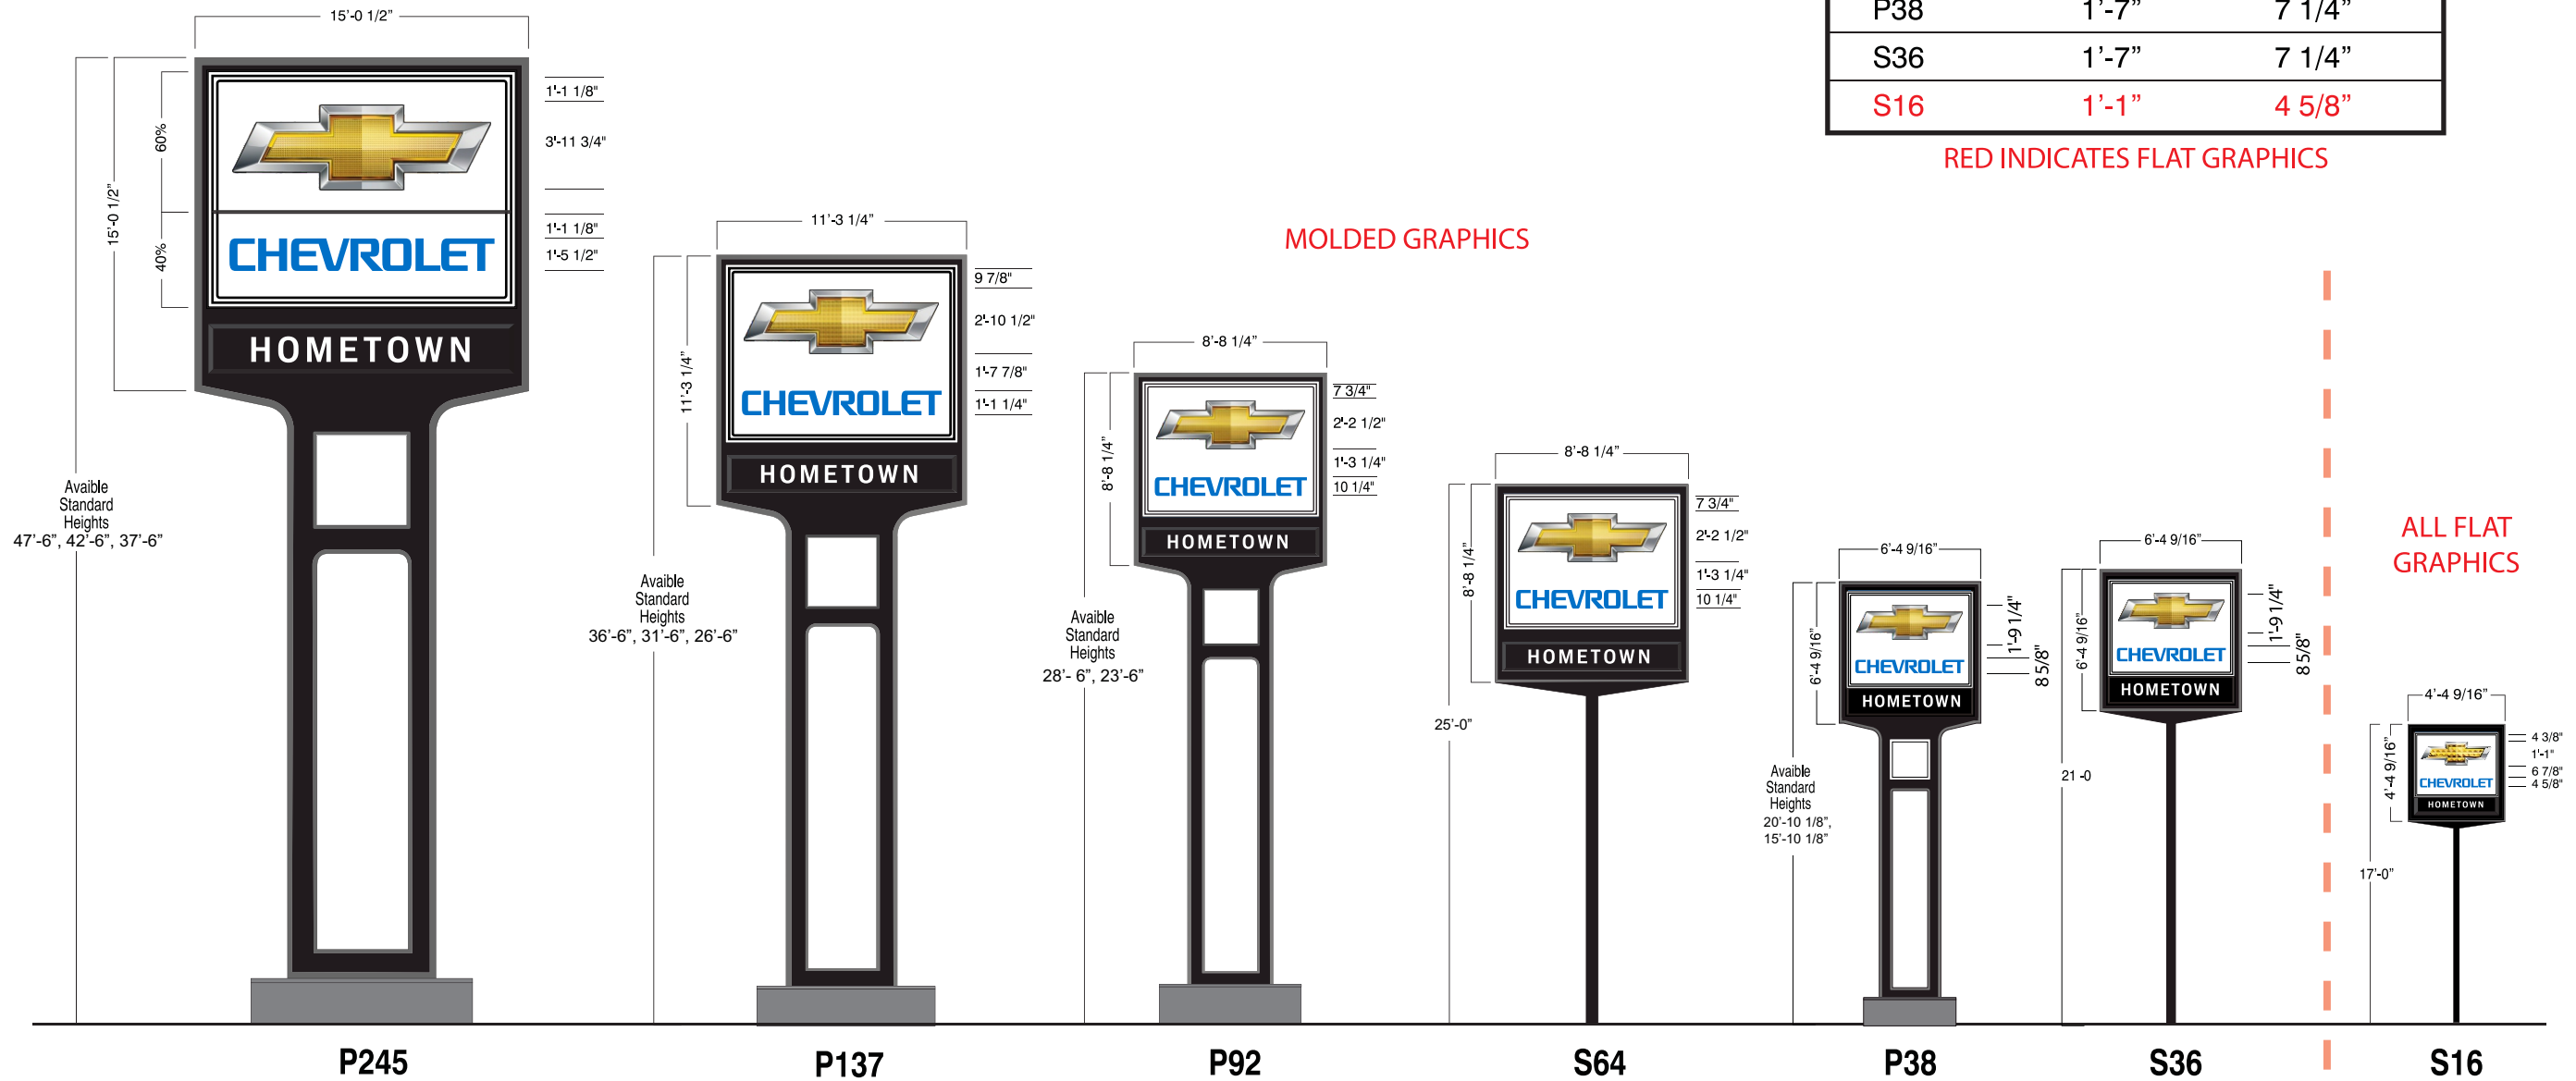

Chevrolet Stand-Alone Sign Family

Graphic Size by Sign		
SIGN		CHEVROLET
P245	3'-11 3/4"	1'-5 1/2"
P137	2'-10 1/2"	1'-1 1/4"
P92	2'-2 1/2"	10 1/4"
S64	2'-2 1/2"	10 1/4"
P38	1'-7"	7 1/4"
S36	1'-7"	7 1/4"
S16	1'-1"	4 5/8"

RED INDICATES FLAT GRAPHICS

** Dealership must be image compliant to qualify for blue panels

Chevrolet Stand-Alone Sign Family

Graphic Size by Sign		
SIGN		CHEVROLET
P245	3'-11 3/4"	1'-5 1/2"
P137	2'-10 1/2"	1'-1 1/4"
P92	2'-2 1/2"	10 1/4"
S64	2'-2 1/2"	10 1/4"
P38	1'-7"	7 1/4"
S36	1'-7"	7 1/4"
S16	1'-1"	4 5/8"

RED INDICATES FLAT GRAPHICS

** Dealership must be image compliant to qualify for blue panels